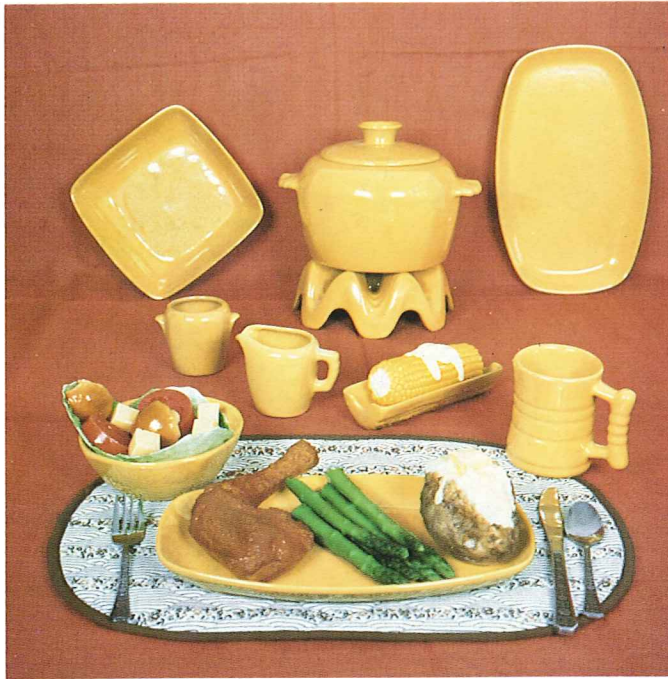

PLATTER STYLE DINING

Casual — Informal — Comfortable
 Try platter style dining once, and never return to
 Dining in the Round

6PLS SET 36-PIECE SERVICE SET FOR EIGHT Boxed 115.00
6PLS Set Not Available in Terra Cotta

- | | |
|-------------------|--------------------|
| 8—C3—Mugs | 1—5Q —13" Platter |
| 8—6P—11" Platters | 1—5DA—Creamer |
| 8—5PS—9" Platters | 1—5DB—Sugar |
| 8—14-oz Bowls | 1—5NS—9" Veg. Bowl |

5QSLS SET 36-PIECE SERVICE SET FOR EIGHT Boxed 125.00
5QSLS Set Not Available in Flame or Terra Cotta

12 PIECE BREAKFAST SET (Boxed) 35.00 4 — 5XS 10 OZ. BOWLS 4 — 5PS PLATTERS 4 — C3 MUGS

**L
S
E
T**

12 PIECE LUNCHEON SET (Boxed) 38.50 4 — 5X 14 OZ. BOWLS 4 — 6P PLATTERS 4 — C3 MUGS
 B SET & L SET AVAILABLE IN 8 STANDARD COLORS PLUS WISTERIA ADD 50% FOR FLAME.